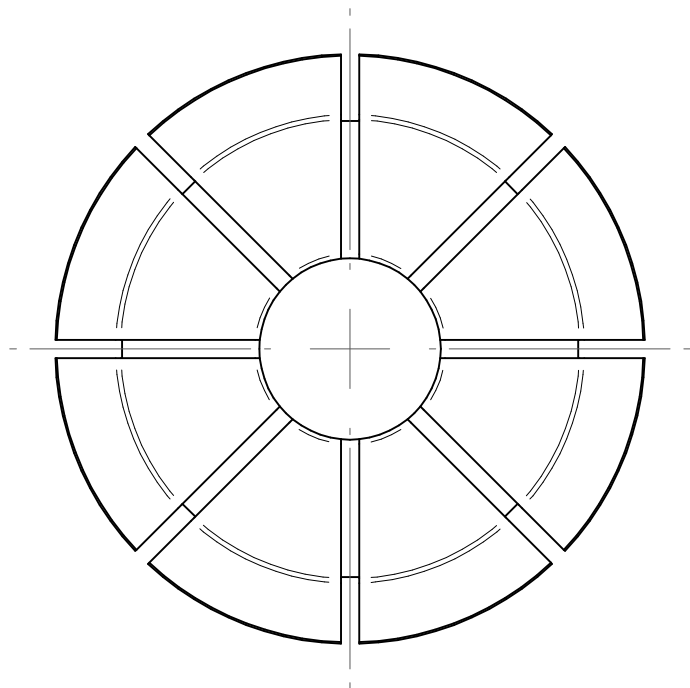

Swiss
Precision
Tools

REGO-FIX®

REGO-FIX AG
Obermattweg 60
4456 Tenniken / Switzerland

Phone +41 61 976 14 66
Fax +41 61 976 14 14
www.rego-fix.com

This is a non-controlled copy. All information given herein is subject to change without notice

The information given herein has been carefully checked and is believed to be correct. REGO-FIX, however, assumes no responsibility or liability for any errors, inaccuracies or omissions that may appear in this drawing

This document is subject to copyright laws. No part of this document may be reproduced or transmitted in any form or any means, electronic or mechanic, for any purpose, without the express written permission of REGO-FIX

Type : ER25_DM
Part No. : 1225xxxxx
Date : 13.08.2014
Scale : 3:1